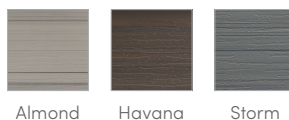

Size
213 cm x 213 cm x 92 cm

Water Care
FROG® In-Line Cartridge Ready

Hot Spring Spas Australasia Pty Ltd
Phone: 1800 148 688 | Email: info@hotspring.com.au

HOT SPOT® COLLECTION

RELAY®

SHELL COLORS*

CABINET COLORS*

COVER COLORS

POLYESTER

LEGENDARY MASSAGE

40 Personalized-Control Jets

- 3 XL Directional Hydromassage jets
- 2 XL Rotary Hydromassage jets
- 3 Directional Hydromassage jets
- 2 Rotary Hydromassage jets
- 30 Directional Precision® jets